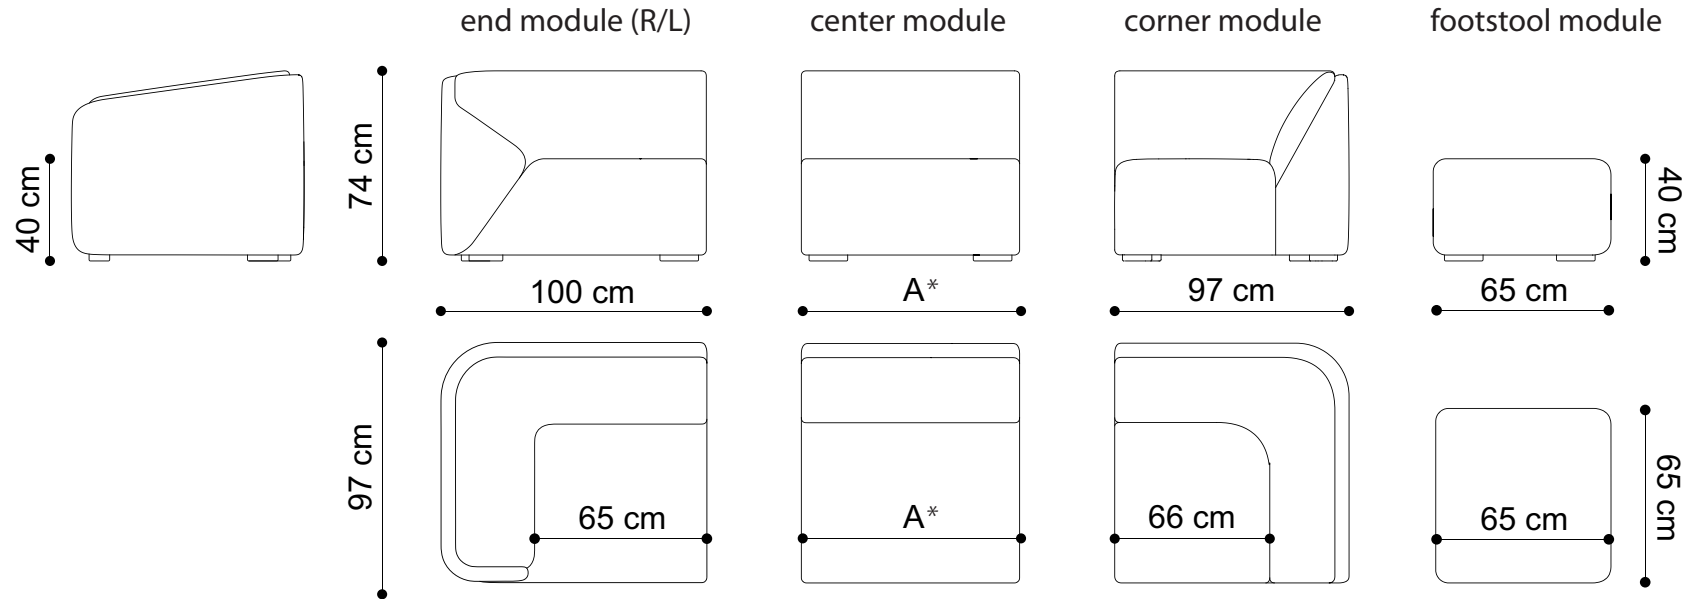

Copyright © 2010 Boneli, UK

[info@boneli.com](mailto:info@boneli.com) | +44 (0)7546.106.926

\* A - custom length of the center module - min 65cm / max 145cm  
 standard lengths are - 65, 85, 105, 125, and 145