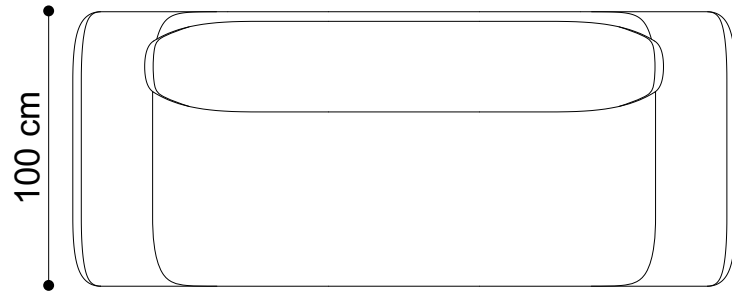

## Description:

The Party sofa was designed with the intent to create an elegant piece of furniture by gently tweaking the lines of the traditional boxy-shaped sofas. Thus, still using traditional frame-construction methods, the Party sofa looks a lot more elegant and eye-catching. It becomes the conversational topic of the evening, the center piece of your interior, the eye candy of your nest.