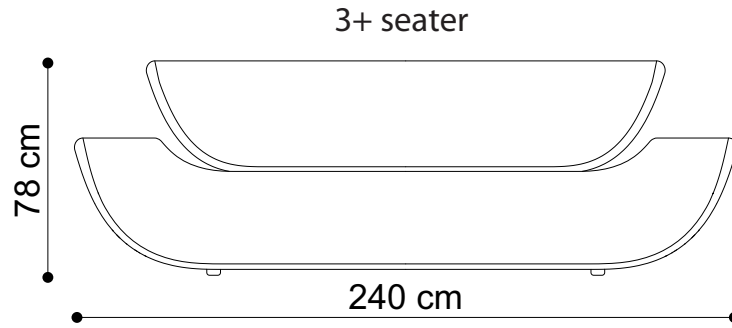

## Description:

The Party sofa was designed with the intent to create an elegant piece of furniture by gently tweaking the lines of the traditional boxy-shaped sofas. Thus, still using traditional frame-construction methods, the Party sofa looks a lot more elegant and eye-catching. It becomes the conversational topic of the evening, the center piece of your interior, the eye candy of your nest.