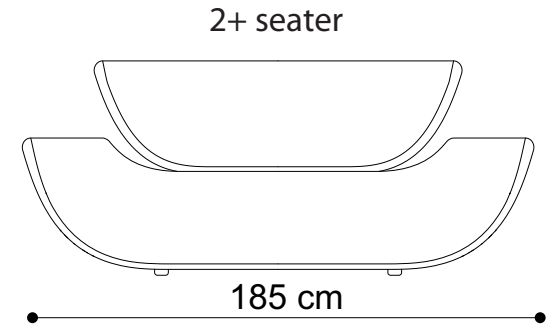

## Description:

The Party sofa was designed with the intent to create an elegant piece of furniture by gently tweaking the lines of the traditional boxy-shaped sofas. Thus, still using traditional frame-construction methods, the Party sofa looks a lot more elegant and eye-catching. It becomes the conversational topic of the evening, the center piece of your interior, the eye candy of your nest.