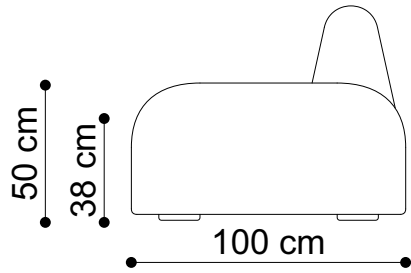

## Description:

The Party sofa was designed with the intent to create an elegant piece of furniture by gently tweaking the lines of the traditional boxy-shaped sofas. Thus, still using traditional frame-construction methods, the Party sofa looks a lot more elegant and eye-catching. It becomes the conversational topic of the evening, the center piece of your interior, the eye candy of your nest.