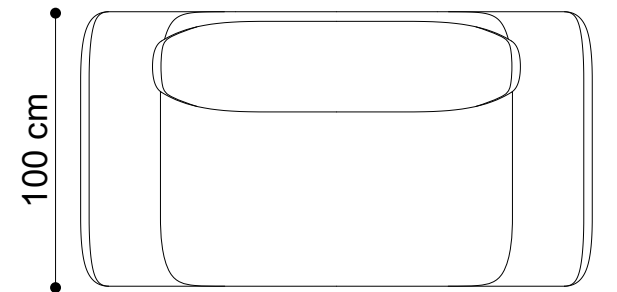

## Description:

The Party sofa was designed with the intent to create an elegant piece of furniture by gently tweaking the lines of the traditional boxy-shaped sofas. Thus, still using traditional frame-construction methods, the Party sofa looks a lot more elegant and eye-catching. It becomes the conversational topic of the evening, the center piece of your interior, the eye candy of your nest.